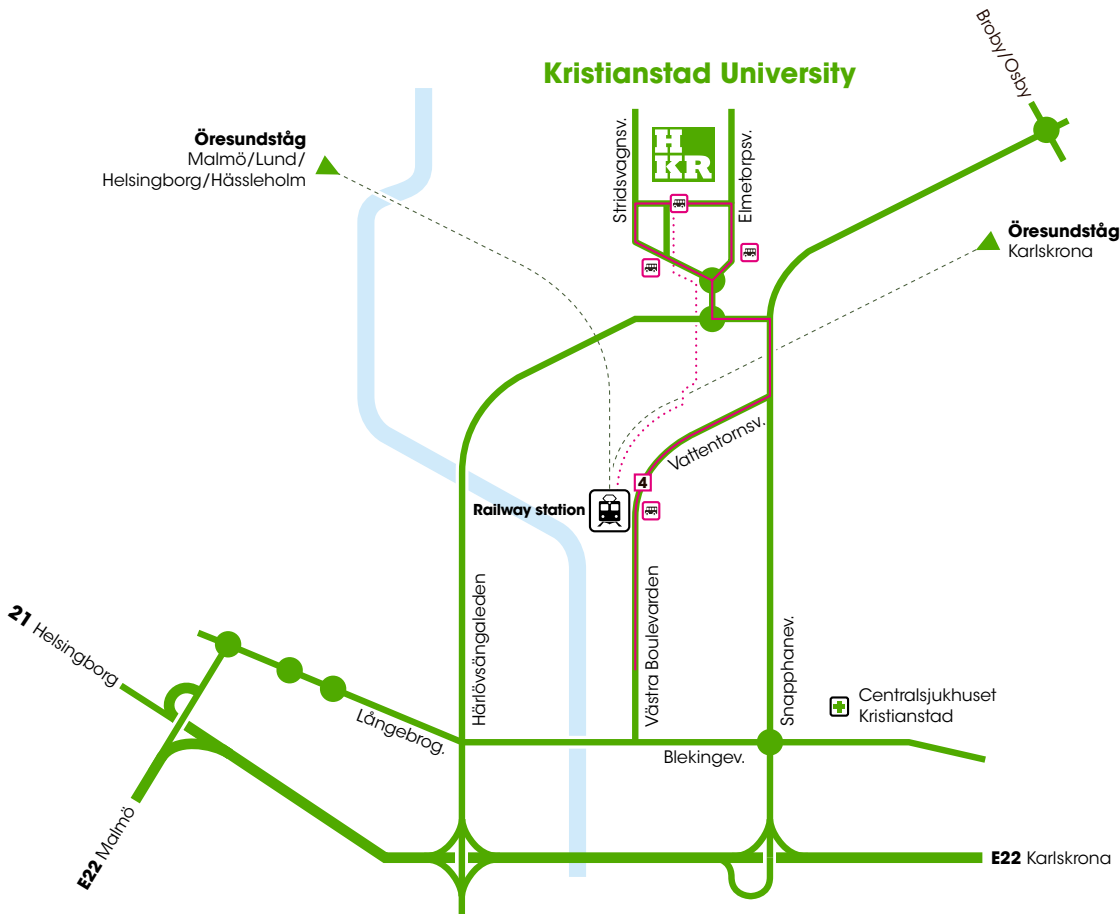

Kristianstad University
Sweden

Kristianstad

Campus

Administration Building

Administration	Building
Reception	7A
Library	7
Auditorium	7A/7E
Dental care	18
Sports Hall	7B
Admission & Graduation	4
Administration & services	4
Coordinator for students with disability	7
External relations	15
International Office	15
Innovation	15
IT support	9
Learning Resource Centre	7
Learning Resource Centre, Media	7
Learning Support Centre	7
Property and Procurement office	11/117
Student health	13
Student union	13
Student counsellor	6,18
Uppdrag AB/Holding AB	18
Vice-Chancellor's office	4

Services

Café	7
Deliveries	117
Restaurant	Metropol B